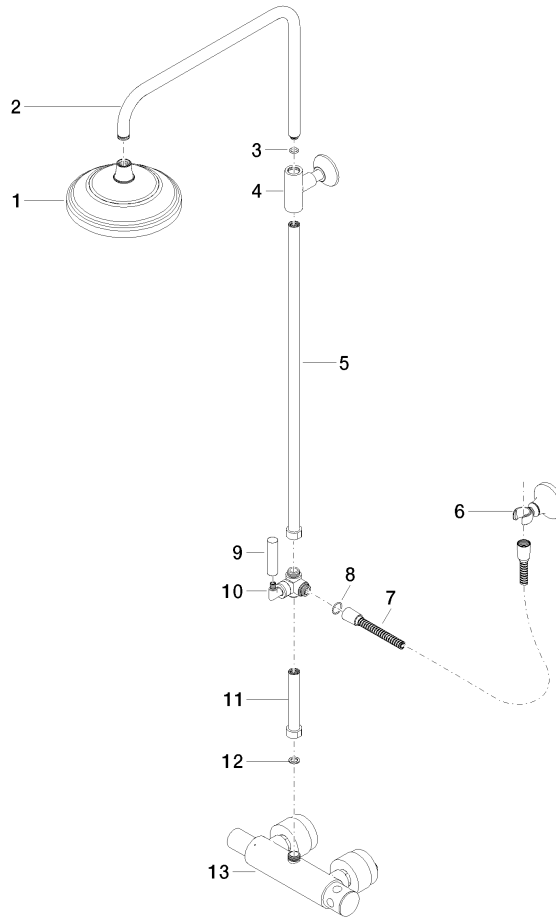

MADISON Showerpipe with shower thermostat without hand shower - Brushed Dark Platinum

MADISON

34 459 360

- shower with fixed riser projection 420mm
- rain shower Ø 200 mm
- rain shower with anti-scale system
- max. rainshower flow 14 l/min
- Function from: 8 l/min
- rotary diverter for fixed-riser shower/hand shower
- height of fittings up to rain shower (bottom edge) 985mm
- height of fittings up to top edge of elbow 1160mm
- two-part push-on rosette Ø 65 mm
- rosette for shower holder Ø 65mm
- rosette for wall mounting Ø 60mm
- gauge 150 mm - 13 mm
- metal shower hose 1250mm with integrated anti-twist protection
- 1/2" connection
- Pipe diameter 20 mm

Intrinsic protection against back flow.

NOTE: The handles must be ordered separately from the fittings!

34 459 360
1:10

Flow rate chart

Certificates

LGA_38665.

34 459 360
Parts for other finishes can be found here: Chrome

Spare parts list

No.	Item Number	Name	Quantity used	Delivery time
1	04 12 05 038 01-99	shower	1	30
2	04 28 22 101 20-99	spout	1	30
3	90 14 10 011 00 90	seal	1	2
4	90 17 11 037 01-99	holder	1	30
5	90 28 22 104 00-99	pipe	1	30
6	90 17 09 045 01-99	diverter	1	30
7	09 30 30 064-99	screw	1	30
8	09 18 20 011-99	base	1	30
9	09 28 22 013 90	pipe	1	2
10	11 170 370-99	MADISON Lever insert - Brushed Dark Platinum	1	30
11	09 30 30 062-99	screw	1	30
12	09 14 10 122 90	seal	1	2
13	28 104 970-99	Metal shower hose 1/2" x 1/2" x 1250 mm - Brushed Dark Platinum	1	2
14	28 050 410-99	holder	1	60
15	90 28 22 103 00-99	pipe	1	30
16	90 14 20 002 00 90	seal	1	2
17	04 17 01 044 01-99	fitting	1	30