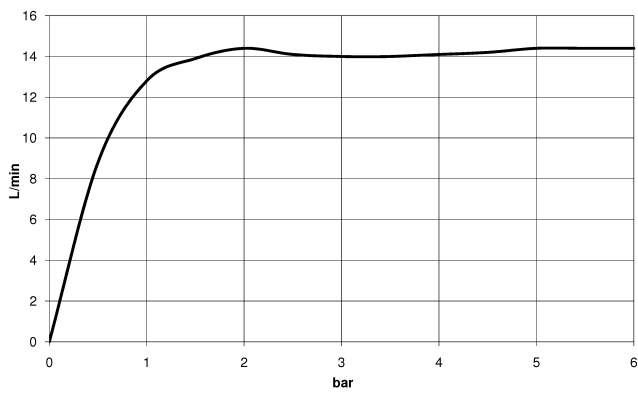

MADISON Showerpipe with shower thermostat without hand shower - Brushed Dark Platinum

MADISON

34 459 360

- shower with fixed riser projection 420mm
- rain shower Ø 200 mm
- rain shower with anti-scale system
- max. rainshower flow 14 l/min
- Function from: 8 l/min
- rotary diverter for fixed-riser shower/hand shower
- height of fittings up to rain shower (bottom edge) 985mm
- height of fittings up to top edge of elbow 1160mm
- two-part push-on rosette Ø 65 mm
- rosette for shower holder Ø 65mm
- rosette for wall mounting Ø 60mm
- gauge 150 mm - 13 mm
- metal shower hose 1250mm with integrated anti-twist protection
- 1/2" connection
- Pipe diameter 20 mm

Intrinsic protection against back flow.

NOTE: The handles must be ordered separately from the fittings!

34 459 360
1:10

Flow rate chart

Certificates

LGA_38665.

34 459 360
Parts for other finishes can be found here: Chrome