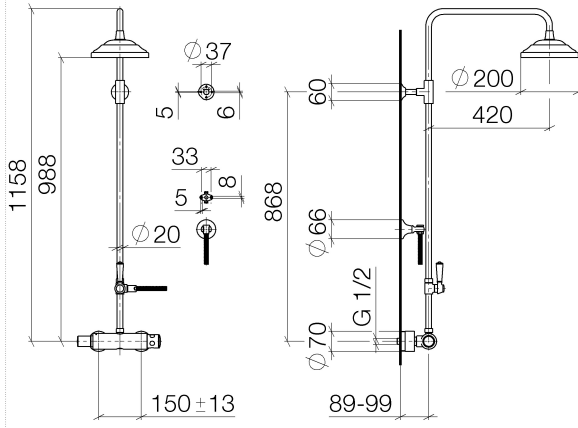

MADISON Showerpipe with shower thermostat without hand shower - Brushed Dark Platinum

MADISON

34 459 360

- shower with fixed riser projection 420mm
- rain shower Ø 200 mm
- rain shower with anti-scale system
- max. rainshower flow 14 l/min
- Function from: 8 l/min
- rotary diverter for fixed-riser shower/hand shower
- height of fittings up to rain shower (bottom edge) 985mm
- height of fittings up to top edge of elbow 1160mm
- two-part push-on rosette Ø 65 mm
- rosette for shower holder Ø 65mm
- rosette for wall mounting Ø 60mm
- gauge 150 mm - 13 mm
- metal shower hose 1250mm with integrated anti-twist protection
- 1/2" connection
- Pipe diameter 20 mm

	Brushed Dark Platinum	34 459 360-99
	Chrome	34 459 360-00
	Brushed Platinum	34 459 360-06
	Platinum	34 459 360-08
	Durabrand (23kt Gold)	34 459 360-09
	Brushed Durabrand (23kt Gold)	34 459 360-28

This article does not include a hand shower!

Intrinsic protection against back flow.

NOTE: The handles must be ordered separately from the fittings!

34 459 360
1:10

Flow rate chart

Certificates

LGA_38665.

34 459 360
Parts for other finishes can be found here: Chrome

Spare parts list

No.	Item Number	Name	Quantity used	Delivery time
1	04 12 05 038 01-99	shower	1	30
2	04 28 22 101 20-99	spout	1	30
3	90 14 10 011 00 90	seal	1	2
4	90 17 11 037 01-99	holder	1	30
5	90 28 22 104 00-99	pipe	1	30
6	90 17 09 045 01-99	diverter	1	30
7	09 30 30 064-99	screw	1	30
8	09 18 20 011-99	base	1	30
9	09 28 22 013 90	pipe	1	2
10	11 170 370-99	MADISON Lever insert - Brushed Dark Platinum	1	30
11	09 30 30 062-99	screw	1	30
12	09 14 10 122 90	seal	1	2
13	28 104 970-99	Metal shower hose 1/2" x 1/2" x 1250 mm - Brushed Dark Platinum	1	2
14	28 050 410-99	holder	1	60
15	90 28 22 103 00-99	pipe	1	30
16	90 14 20 002 00 90	seal	1	2
17	04 17 01 044 01-99	fitting	1	30